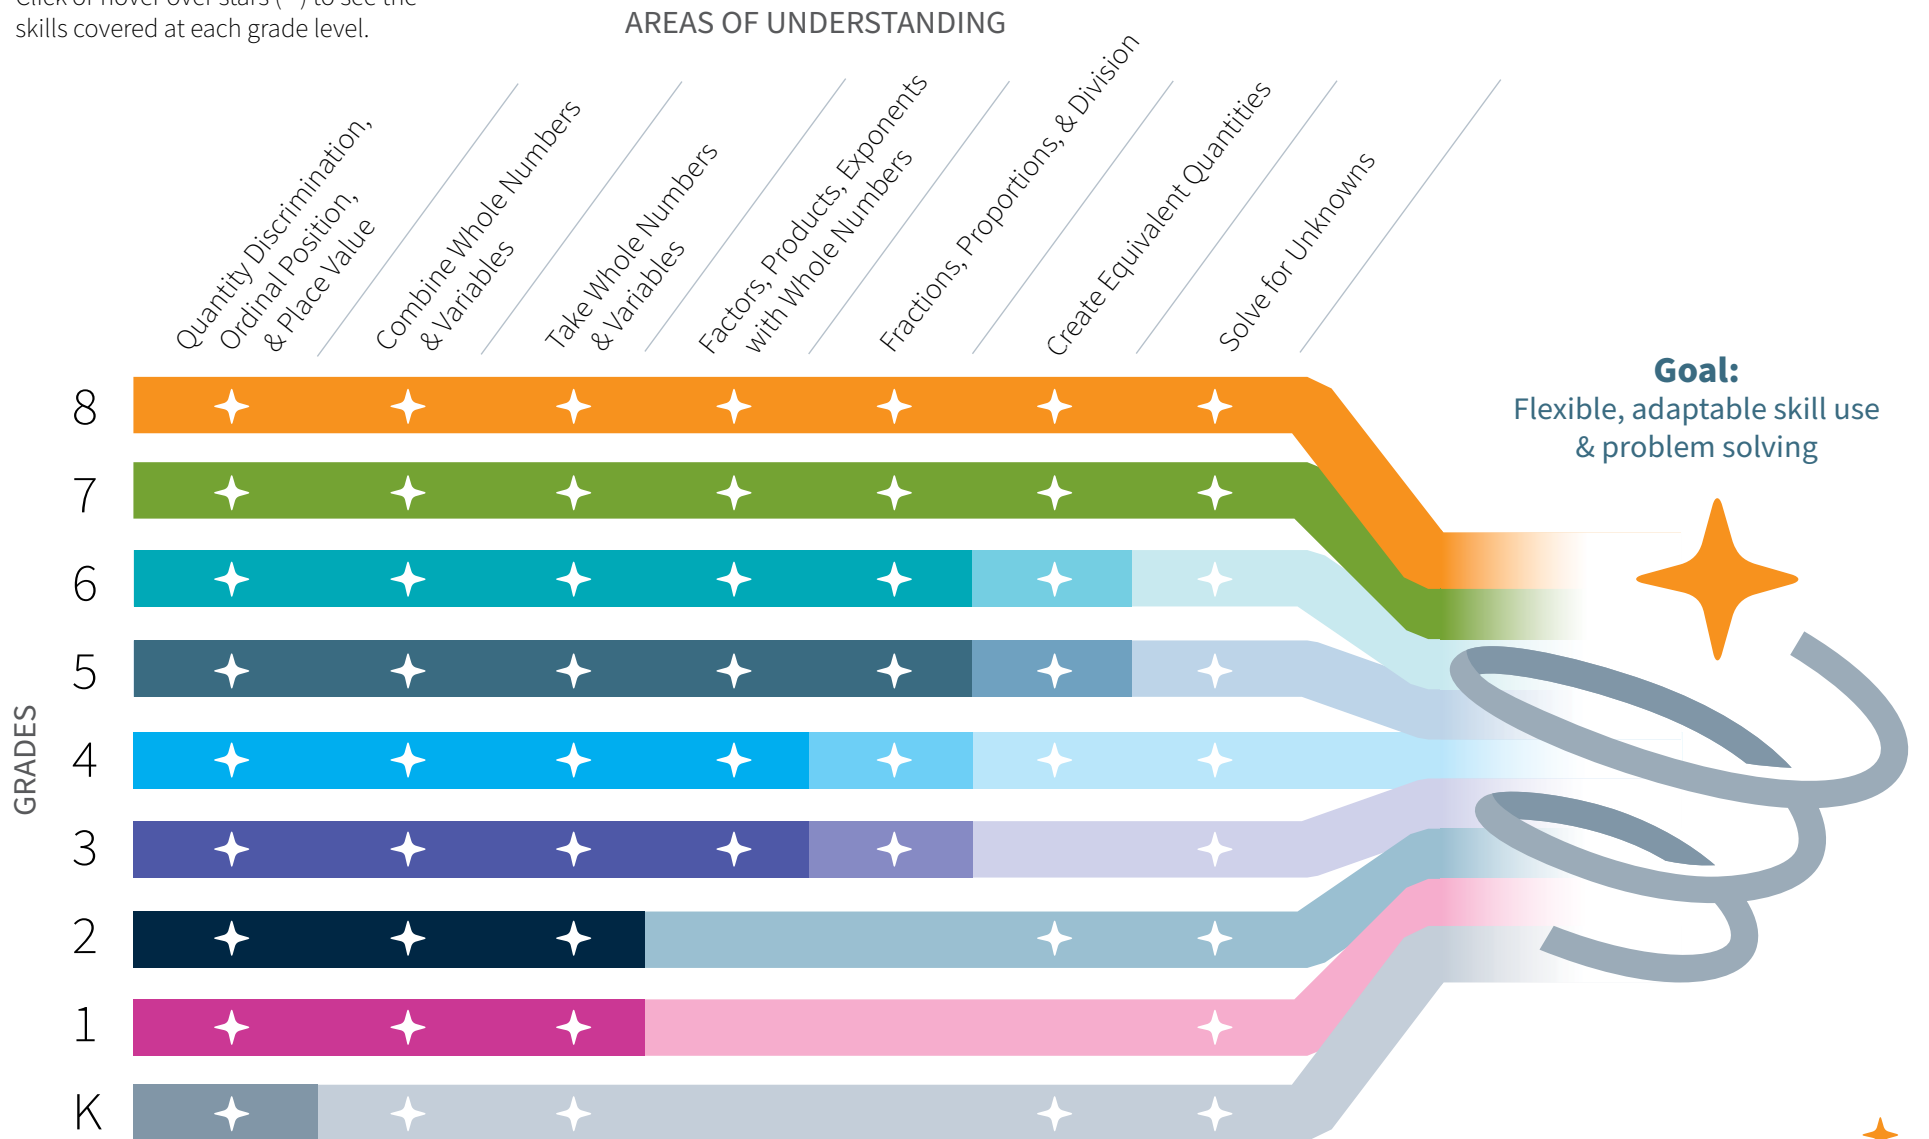

Path to math mastery - skill targets

For the best experience, download this PDF.

Darker colors indicate areas of emphasis.

Click or hover over stars () to see the skills covered at each grade level.

See all skills by grade in the "Areas of Understanding by Grade" PDF at springmath.org/how-it-works